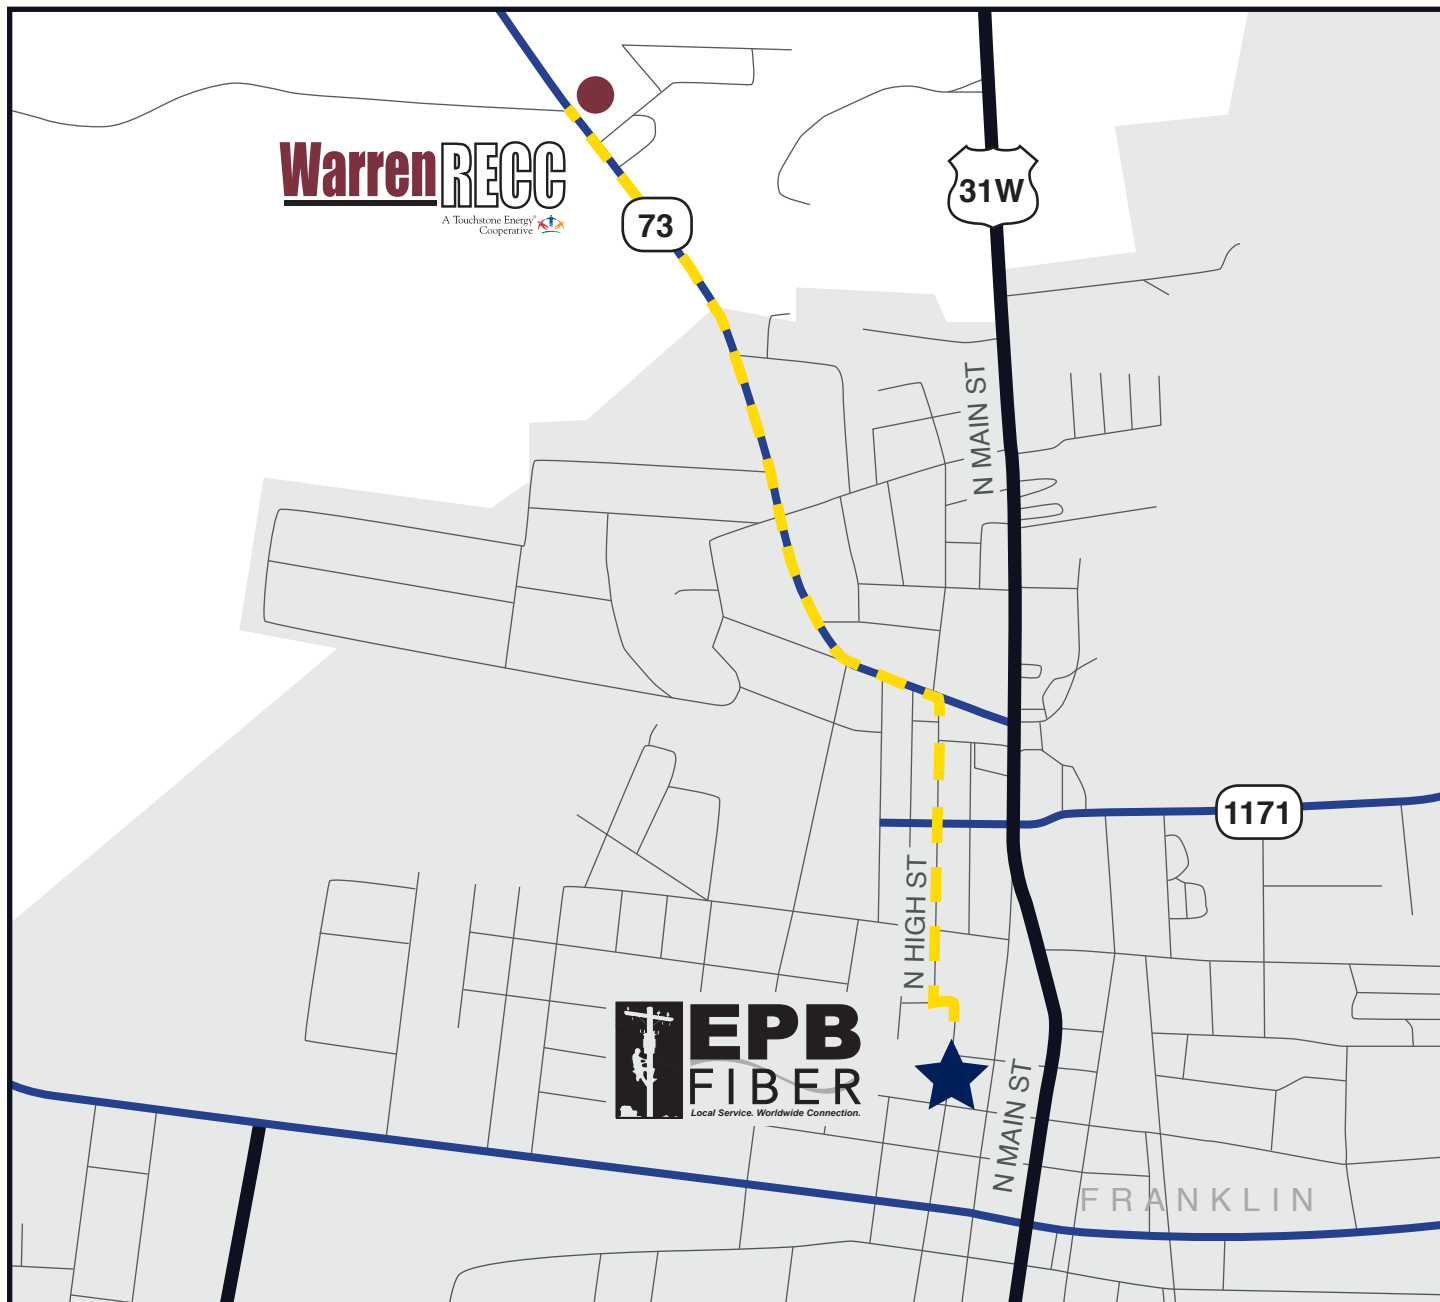

# The Path to High Speed Internet at Your House

## From Warren RECC to Franklin EPB:

Head southeast on KY-73/Morgantown Rd. toward Robey-Bethel Grove Rd.

0.9 miles

Turn right onto N. High St.

0.5 miles

Arrive at 309 N. High St., Franklin, KY 42134